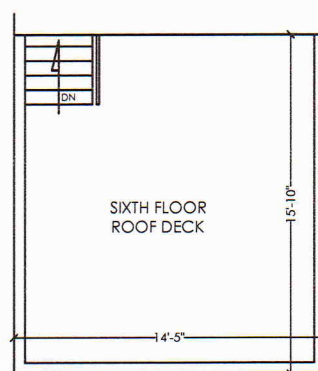

# SILVER BIRCH AVENUE

**BASEMENT**  
FLOOR AREA 879 SQUARE FEET

**MAIN FLOOR**  
FLOOR AREA 879 SQUARE FEET

Please note: Measurements may not be 100% accurate. Floor plans are provided as a convenience and to be used as a guideline only.

# SILVER BIRCH AVENUE

**SECOND & THIRD FLOORS**  
FLOOR AREA 1015 SQUARE FEET

**FOURTH & FIFTH FLOORS**  
FLOOR AREA 1087 SQUARE FEET

Please note: Measurements may not be 100% accurate. Floor plans are provided as a convenience and to be used as a guideline only.