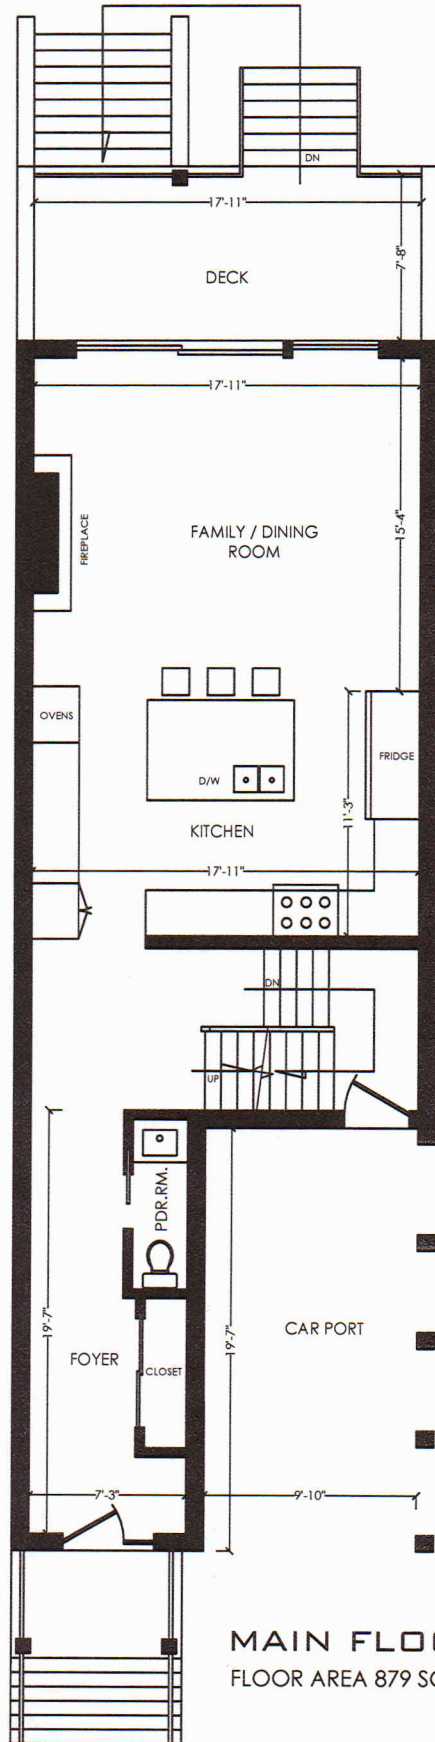

# SILVER BIRCH AVENUE

**BASEMENT**  
FLOOR AREA 879 SQUARE FEET

**MAIN FLOOR**  
FLOOR AREA 879 SQUARE FEET

Please note: Measurements may not be 100% accurate. Floor plans are provided as a convenience and to be used as a guideline only.

# SILVER BIRCH AVENUE

**SECOND & THIRD FLOORS**  
FLOOR AREA 1015 SQUARE FEET

**FOURTH & FIFTH FLOORS**  
FLOOR AREA 1087 SQUARE FEET

Please note: Measurements may not be 100% accurate. Floor plans are provided as a convenience and to be used as a guideline only.