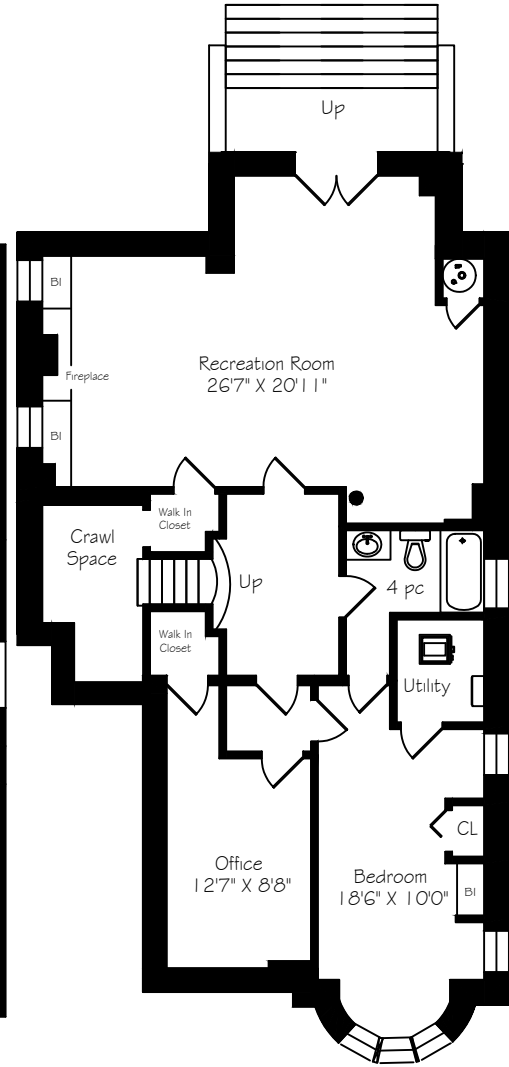

129 Donlea Drive

Measurements and Calculations are approximate
To be used as guidelines only
www.measuredup.ca

Main Floor
1331 Square Feet
+ 207 Garage

Second Floor
1509 Square Feet

Lower Level
1321 Square Feet