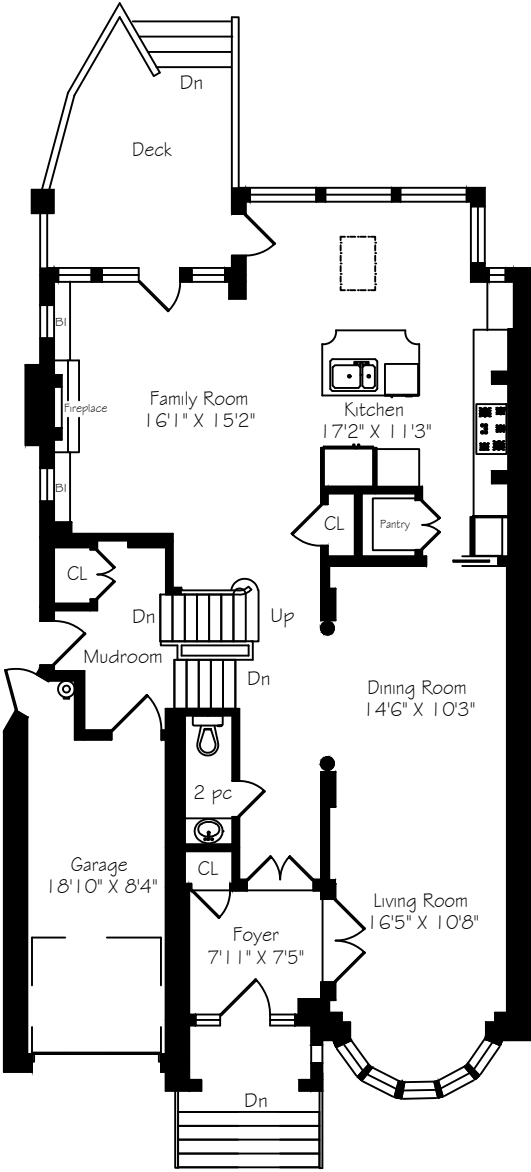

129 Donlea Drive

Measurements and Calculations are approximate
To be used as guidelines only
www.measuredup.ca

Main Floor
1331 Square Feet
+ 207 Garage

Second Floor
1509 Square Feet

Lower Level
1321 Square Feet