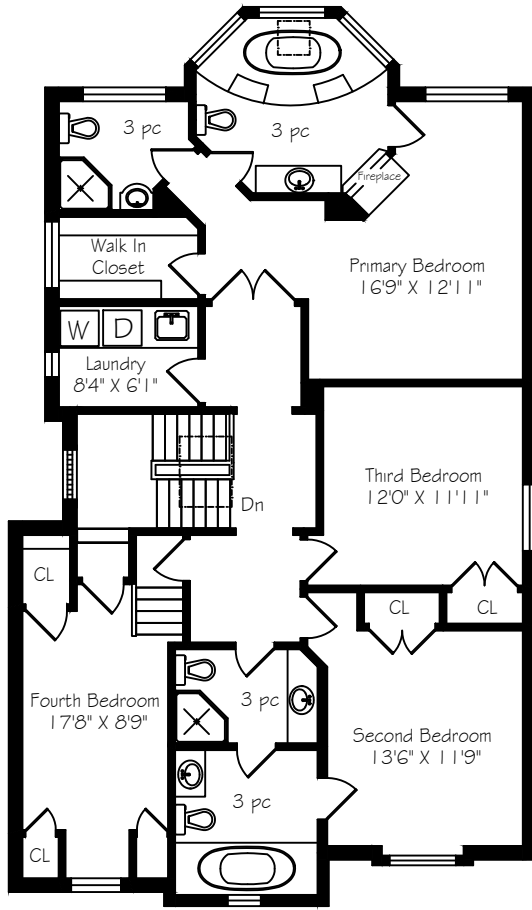

129 Donlea Drive

Measurements and Calculations are approximate
To be used as guidelines only
www.measuredup.ca

Main Floor
1331 Square Feet
+ 207 Garage

Second Floor
1509 Square Feet

Lower Level
1321 Square Feet